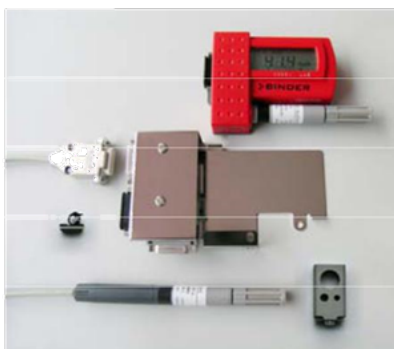

Data Logger kit TH 70/70 - with additional multi-function sensor | Order No.: 8012-0717

-40 °C – 70 °C / -40 °F – 158 °F **0 – 100 % RH**

Scope of supply:

- f Data Logger for temperature and humidity with extra multi-function sensor
- f Multi-function sensor (temp/humidity), incl. 2m (6.6 ft) extension cable plus cable bushings and a sensor mounting bracket for the BINDER unit
- f Mounting bracket for attaching the Data Logger onto the BINDER unit

ED/ FD/FED	FP/M	BD/ BF/KB	KBW	MK	MKT	KBF KBF ICH/LQC	KBWF	KMF	MKF
-	-	-	-	-	-	⊕	⊕	-	-

Архангельск (8182)63-90-72
Астана +7(7172)727-132
Белгород (4722)40-23-64
Брянск (4832)59-03-52
Владивосток (423)249-28-31
Волгоград (844)278-03-48
Вологда (8172)26-41-59
Воронеж (473)204-51-73
Екатеринбург (343)384-55-89
Иваново (4932)77-34-06
Ижевск (3412)26-03-58
Казань (843)206-01-48

Калининград (4012)72-03-81
Калуга (4842)92-23-67
Кемерово (3842)65-04-62
Киров (8332)68-02-04
Краснодар (861)203-40-90
Красноярск (391)204-63-61
Курск (4712)77-13-04
Липецк (4742)52-20-81
Магнитогорск (3519)55-03-13
Москва (495)268-04-70
Мурманск (8152)59-64-93
Набережные Челны (8552)20-53-41

Нижний Новгород (831)429-08-12
Новокузнецк (3843)20-46-81
Новосибирск (383)227-86-73
Орел (4862)44-53-42
Оренбург (3532)37-68-04
Пенза (8412)22-31-16
Пермь (342)205-81-47
Ростов-на-Дону (863)308-18-15
Рязань (4912)46-61-64
Самара (846)206-03-16
Санкт-Петербург (812)309-46-40
Саратов (845)249-38-78

Смоленск (4812)29-41-54
Сочи (862)225-72-31
Ставрополь (8652)20-65-13
Тверь (4822)63-31-35
Томск (3822)98-41-53
Тула (4872)74-02-29
Тюмень (3452)66-21-18
Ульяновск (8422)24-23-59
Уфа (347)229-48-12
Челябинск (351)202-03-61
Череповец (8202)49-02-64
Ярославль (4852)69-52-93